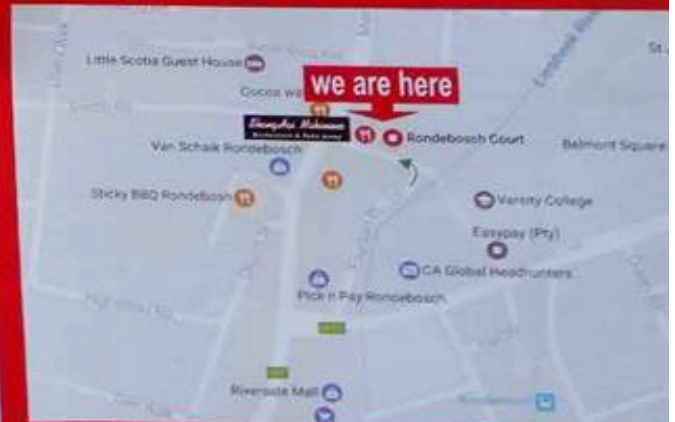

SUSHI LUNCH SPECIALS:

(12:00-16:30)
BUY 2 GET 1 FOR FREE
Combos as Well
(Except Salads, Sashimi & Platters)

E-mail Address: littlecatna6@gmail.com
Facebook: <https://m.facebook.com/ShanghaiRondebo>