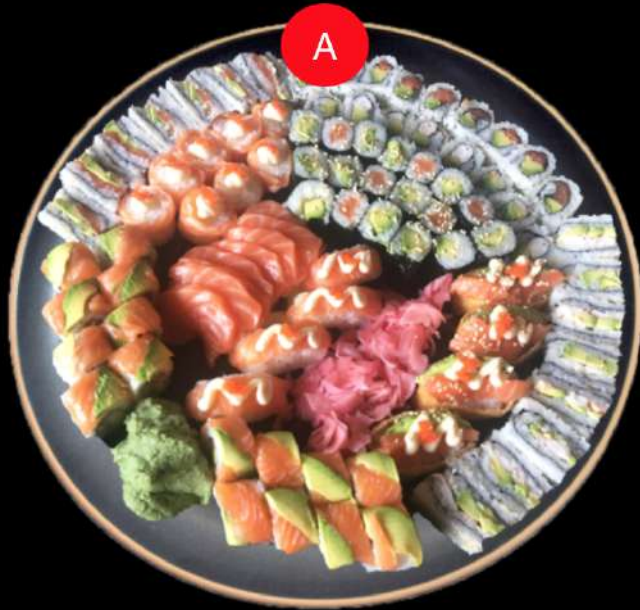

Salmon

R68

CHEF'S SPECIAL (4pc)

Veg

R38

Crab

R38

Tuna

R48

Prawn

R48

Salmon

R48

Platter A (90pc)

Sandwich 16pc | Salmon roll 8pc | Maki roll 18pc | Bean curd 4pc | Nigiri 4pc | Bamboo roll 16pc | Sashimi 8pc | California roll 16pc

R 749