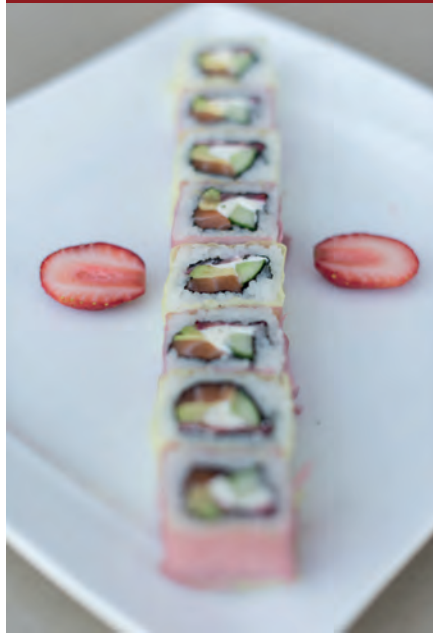

Ask for
Classic
or
Reloaded

NIGIRI 4 PC

Salmon	99
Prawn	88
Crab Stick	39
Salmon Roses	90
Seared Salmon	108

4x4 sushi specials 8pc